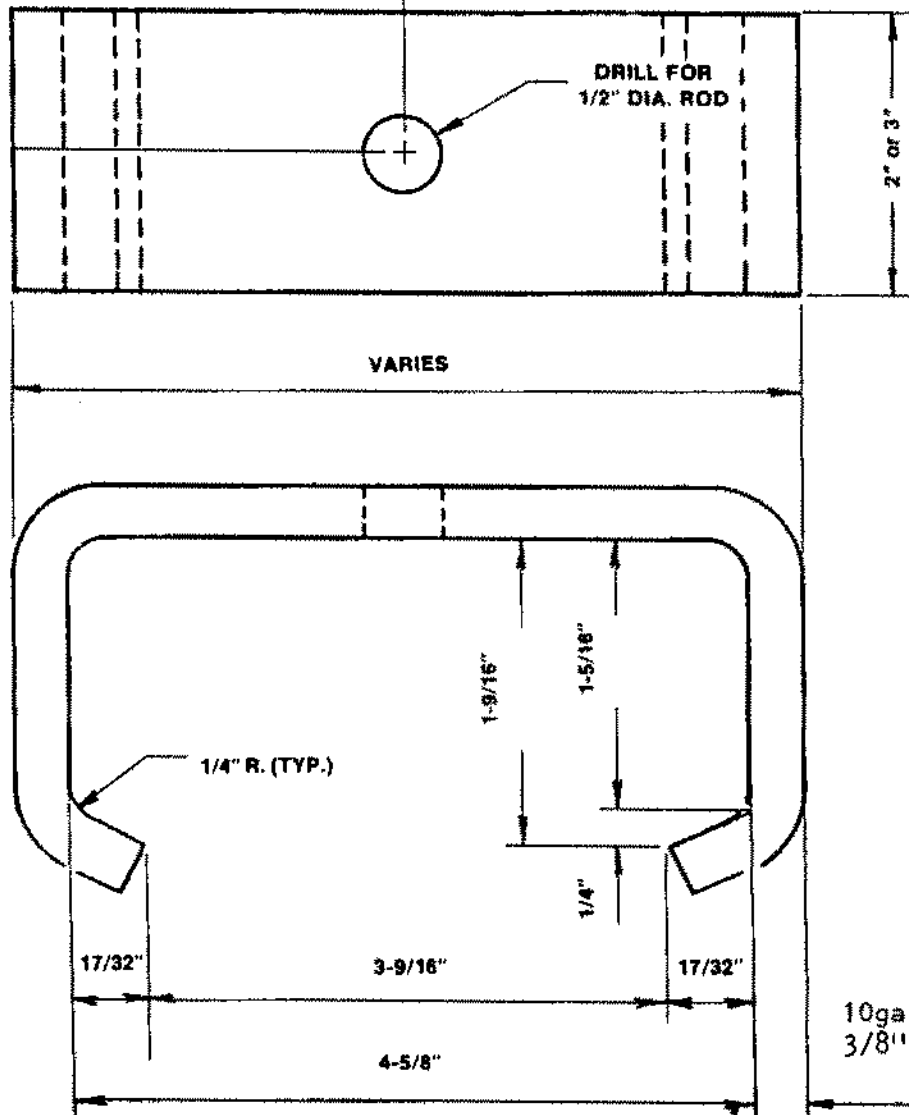

Alloys available; SS/304
SS/316
SS/310

10ga, 1/4" or
3/8" as required

ALPHA STUD WELD INC.

HOUSTON, TX. 77040 713-460-5118 FAX 713-460-8786 800-468-5118

AR-273