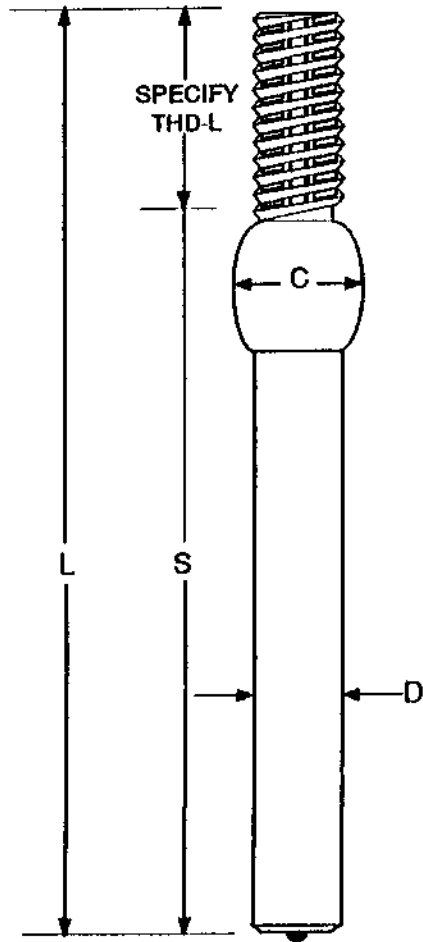

D	C	L	THD-L	S
3/8"	1/2"		CUSTOMER SPECIFY	
1/2"	5/8"	"	"	"

ALPHA STUD WELD INC.
HOUSTON, TX. 77040 713-460-5118 FAX 713-460-8786 800-468-5118

AR-274