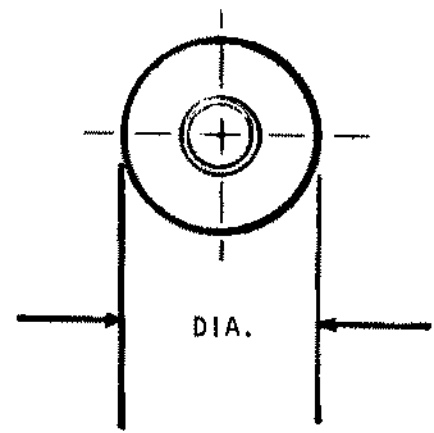

Stud and washer must be same alloy.

CERAMIC CUPLOCK
SIZES: 1" & 2"

Materials: Ceramic.

STUD SPECIFICATIONS						FERRULE SPECIFICATIONS				
D	Min. L.	C	Fillet Dimension			No.	B	D	J	M
			E	F	G					
1/4	1 1/2	1/8	3/32	3/32	3/32	ZFR-CA	.505	.640	.234	.390

AR-273

D	C	L	THD-L	S
3/8"	1/2"		CUSTOMER SPECIFY	
1/2"	5/8"	"	"	"

ALPHA STUD WELD INC.
 HOUSTON, TX. 77040 713-460-5118 FAX 713-460-8786 800-468-5118

AR-274

L	A	B	C	DIAMETER (MIN.)
SPECIFY	SPECIFY	1/2"	3/8-16	1"
"	"	5/8"	1/2-13	1 1/4"