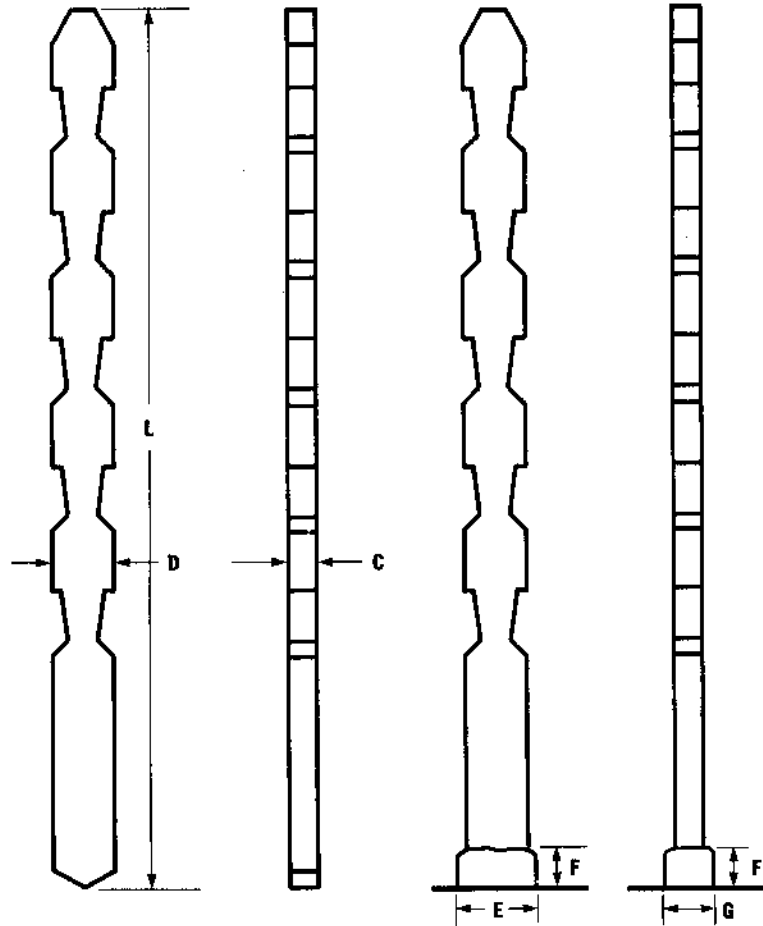

SS-304
SS-310
SS-330
Inconel 601

MATERIAL: SS-304 Temperatures up to 1500° F
SS-310 Temperatures up to 1850° F
SS-330 Temperatures up to 2000° F
Inconel 601 Temperatures up to 2150° F

Stud and washer must be same alloy.