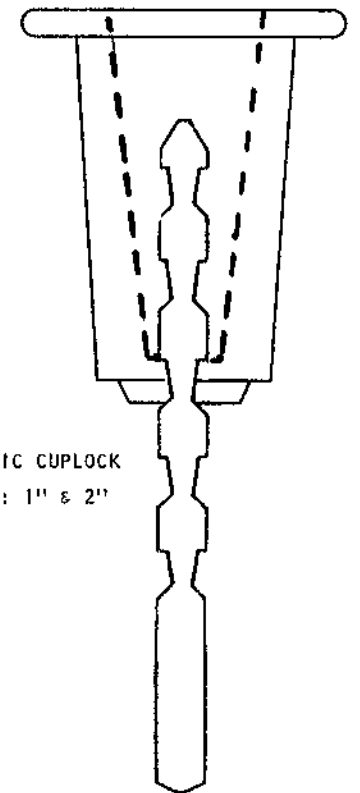

Stud and washer must be same alloy.

CERAMIC CUPLOCK
SIZES: 1" & 2"

Materials: Ceramic.

STUD SPECIFICATIONS						FERRULE SPECIFICATIONS				
D	Min. L.	C	Fillet Dimension			No.	B	D	J	M
			E	F	G					
1/4	1 1/2	1/8	3/32	3/32	3/32	ZFR-CA	.505	.640	.234	.390