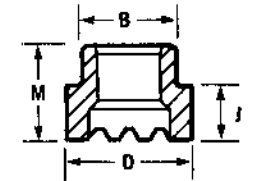

Stud and washer must be same alloy.

CERAMIC CUPLOCK
SIZES: 1" & 2"

Materials: Ceramic.

STUD SPECIFICATIONS						FERRULE SPECIFICATIONS				
D	Min. L.	C	Fillet Dimension			No.	B	D	J	M
			E	F	G					
1/4	1 1/2	1/8	3/32	3/32	3/32	ZFR-CA	.505	.640	.234	.390