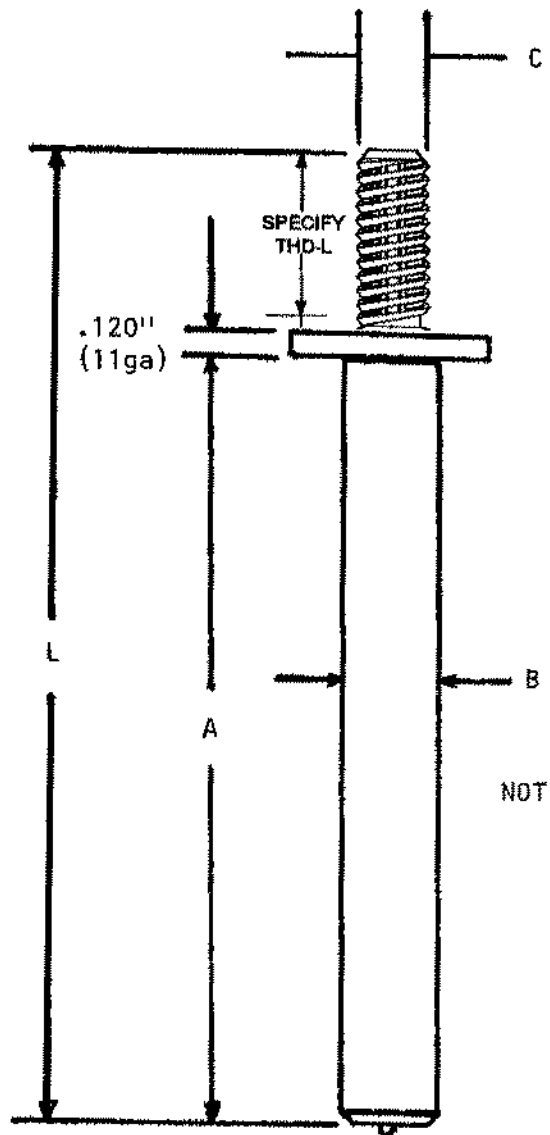

L	A	B	C	DIAMETER (MIN.)
SPECIFY	SPECIFY	1/2"	3/8-16	1"
"	"	5/8"	1/2-13	1 1/4"

NOTE: WASHER IS INSTALLED BEFORE THREAD ROLLING PROCESS IN ORDER TO LOCK WASHER IN PLACE ON STUD. WASHER CANNOT BE REMOVED AFTER THREADS ARE FORMED.

ALPHA STUD WELD INC.
HOUSTON, TX. 77040 713-460-5118 FAX 713-460-8786 800-468-5118

AR-275