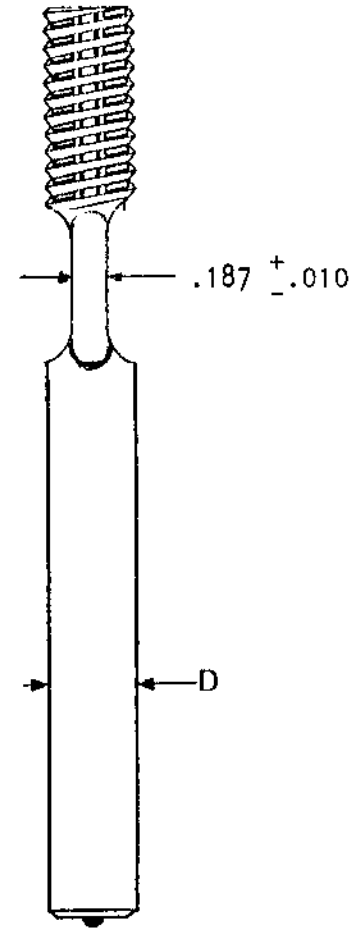

AR-748

NO.	A	B	C	D	E
-1	2	1/4	3/4	50°	1/2
-2	2-5/8	1/4	3/4	50°	1/2
-3	3-1/8	1/4	3/4	50°	1/2
-4	3-5/8	1/4	3/4	50°	1/2
-5	4-1/8	1/4	3/4	50°	1/2
-6	5	1/4	3/4	50°	1/2
-7	5-1/8	1/4	3/4	50°	1/2
-8	7-1/8	1/4	3/4	50°	1/2
-9	2-5/8	5/16	3/4	50°	1/2
-10	3-1/8	5/16	3/4	50°	1/2
-11	3-5/8	5/16	3/4	50°	1/2
-12	4-1/8	5/16	3/4	50°	1/2
-13	4-5/8	5/16	3/4	50°	1/2
-14	5-1/8	5/16	3/4	50°	1/2
-15	7-1/8	5/16	3/4	50°	1/2

Stud and washer must be same alloy.

CERAMIC CUPLOCK
SIZES: 1" & 2"

Materials: Ceramic.

STUD SPECIFICATIONS						FERRULE SPECIFICATIONS				
D	Min. L.	C	Fillet Dimension			No.	B	D	J	M
			E	F	G					
1/4	1 1/2	1/8	3/32	3/32	3/32	ZFR-CA	.505	.640	.234	.390

AR-273

D	C	L	THD-L	S
3/8"	1/2"		CUSTOMER SPECIFY	
1/2"	5/8"	"	"	"

ALPHA STUD WELD INC.
 HOUSTON, TX. 77040 713-460-5118 FAX 713-460-8786 800-468-5118

AR-274

L	A	B	C	DIAMETER (MIN.)
SPECIFY	SPECIFY	1/2"	3/8-16	1"
"	"	5/8"	1/2-13	1 1/4"