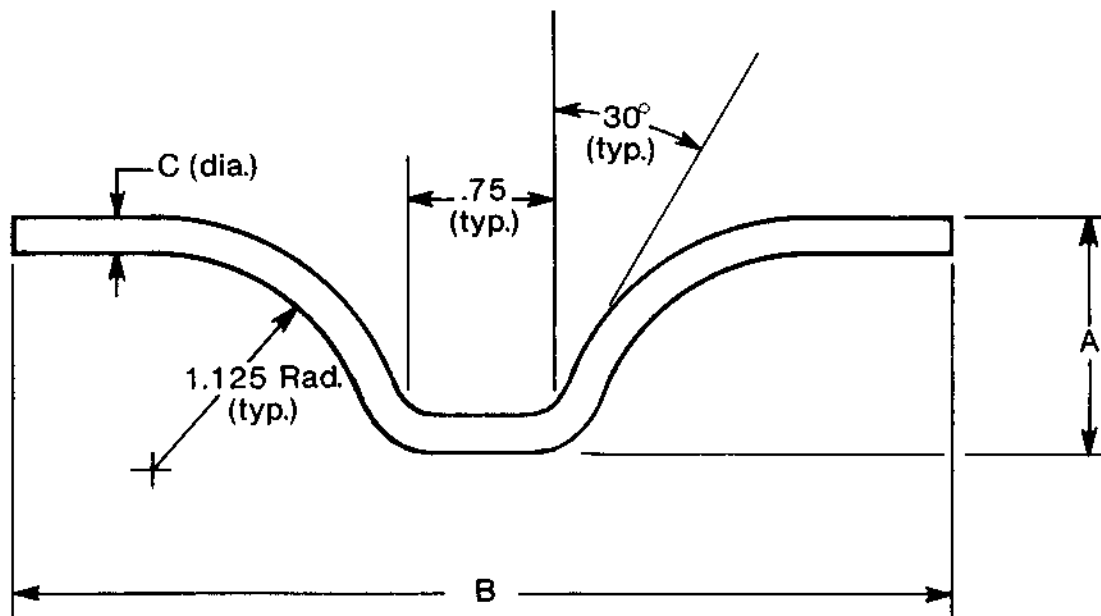

ALPHA STUD WELD

5121 STEADMONT
HOUSTON, TX. 77040

(713)460-5118 FAX: (713)460-8786
NATIONAL WATS (800)468-5118

ALPHA Refractory Anchoring Systems

Refractory Specifications

No.	A	B	C
1	1	4.73	3/16
2	1.5	5.30	3/16
3	2	5.88	3/16
4	2.5	6.45	3/16
5	3	7.03	3/16
6	3.5	7.61	3/16
7	4	8.18	3/16
8	4.5	8.76	3/16
9	5	9.33	3/16
10	5.5	9.91	3/16
11	6	10.4	3/16
12	1	4.73	1/4
13	1.5	5.30	1/4
14	2	5.88	1/4
15	2.5	6.45	1/4
16	3	7.03	1/4
17	3.5	7.61	1/4
18	4	8.18	1/4
19	4.5	8.76	1/4
20	5	9.33	1/4
21	5.5	9.91	1/4
22	6	10.4	1/4