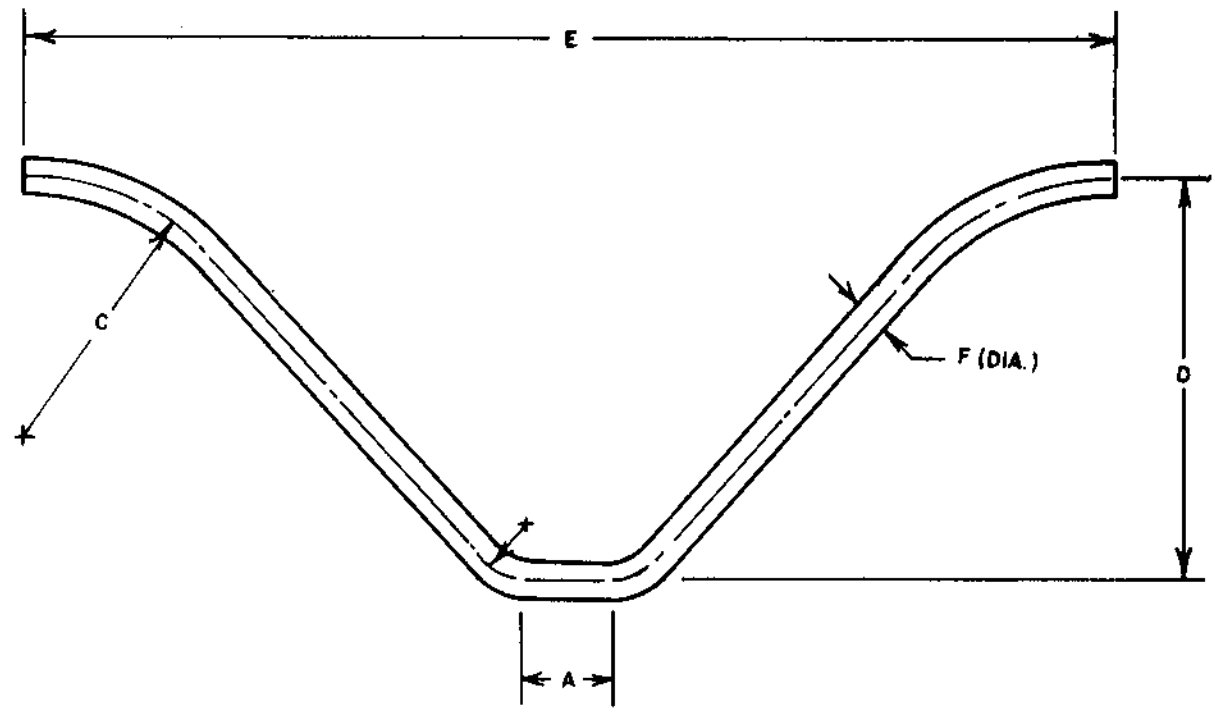

NO	A	B	C	D	E	F
-1	7/16	5/16	1-3/8	3/4	5-3/4	3/16
-2	7/16	5/16	1-3/8	1	5-3/4	3/16
-3	7/16	5/16	1-3/8	1-1/2	5-3/4	3/16
-4	7/16	5/16	1-3/8	2	5-3/4	3/16
-5	7/16	5/16	1-3/8	2-1/4	5-3/4	3/16
-6	1/2	1/2	1-1/2	2-1/2	6	3/16
-7	1/2	1/2	2-1/4	3	7	3/16
-8	1/2	1/2	1-1/2	3-1/2	6	3/16
-9	1/2	1/2	2-1/4	3-1/2	7-3/4	3/16
-10	3/4	3/4	2	3-3/4	8	3/16
-11	1/2	1/2	2-1/4	4-1/2	8	3/16
-12	3/4	3/4	2-1/4	5	9-15/16	3/16
-13	3/4	3/4	2	3-3/4	8	1/4
-14	3/4	3/4	2	4	8	1/4
-15	3/4	3/4	2-1/2	4-1/2	8-1/2	1/4
-16	3/4	3/4	4	6	11-1/2	5/16

ALPHA STUD WELD Inc.
HOUSTON, TX. 77040 713-460-5118 FAX 713-460-8786 800-468-5118

AR-731