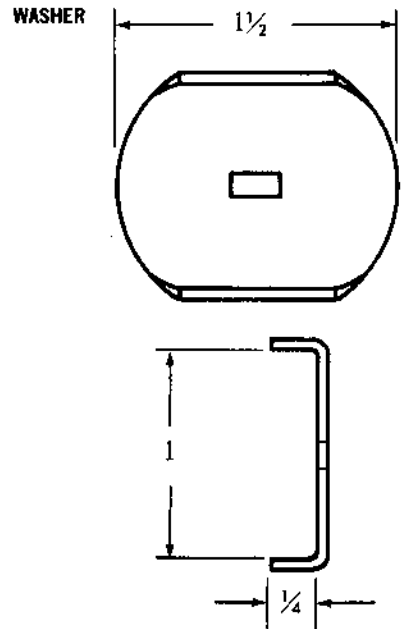

SS-304
SS-310
SS-330
Inconel 601

MATERIAL: SS-304 Temperatures up to 1500° F
SS-310 Temperatures up to 1850° F
SS-330 Temperatures up to 2000° F
Inconel 601 Temperatures up to 2150° F

Stud and washer must be same alloy.