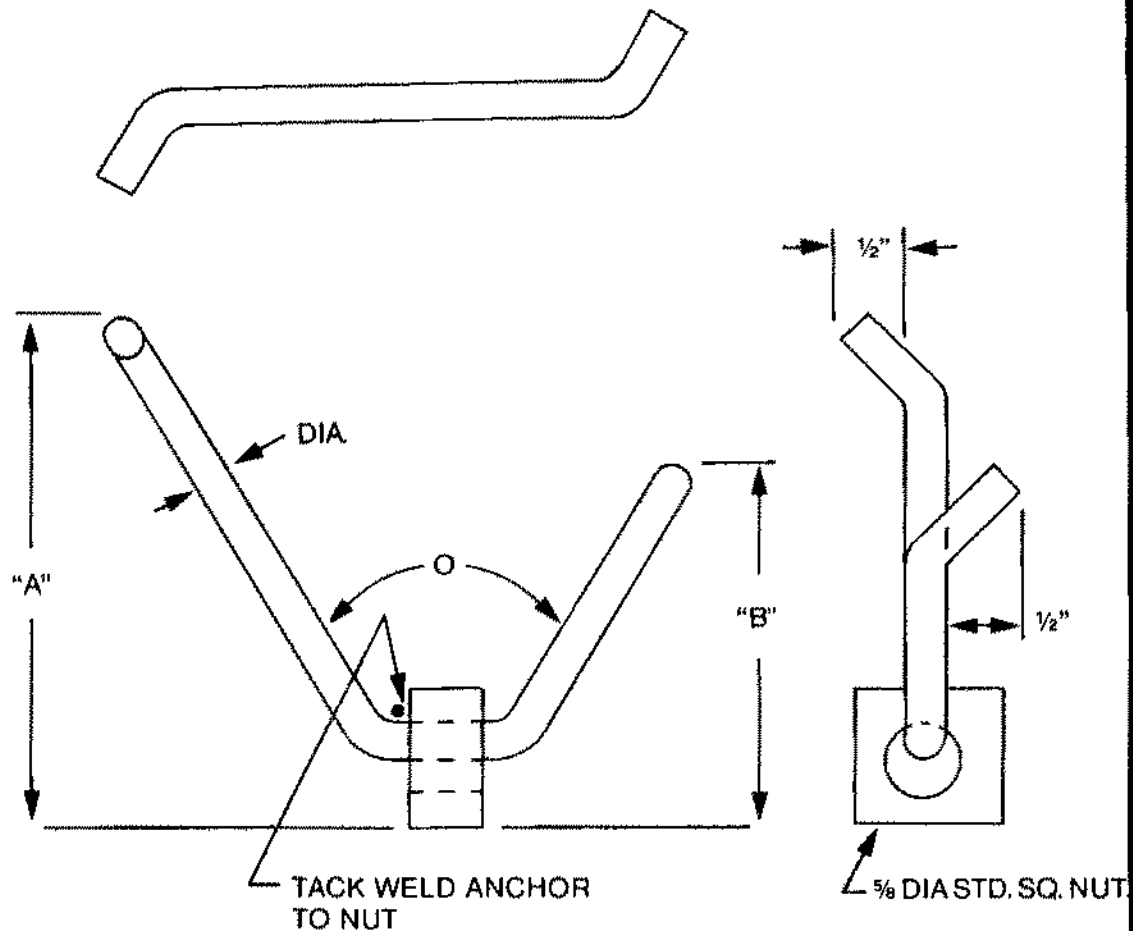

"A"	°	Dia.	"B"
2½	60°	1/4	2½
3½	60°	1/4	2½
4½	60°	1/4	3½
5½	60°	1/4	4½
6½	60°	1/4	5½
7½	45°	5/16	6½
8½	45°	5/16	7½
9½	45°	5/16	8½
10½	45°	5/16	9½

ALPHA STUD WELD INC.

HOUSTON, TX. 77040 713-460-5118 FAX 713-460-8786 800-468-5118

AR-806-S